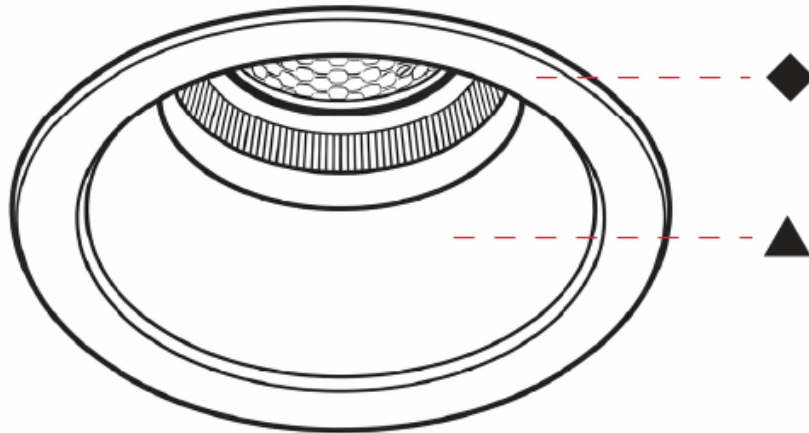

A350199-

PROJECT _____

TYPE _____

SPECIFIER _____

QUANTITY _____

DATE _____

A