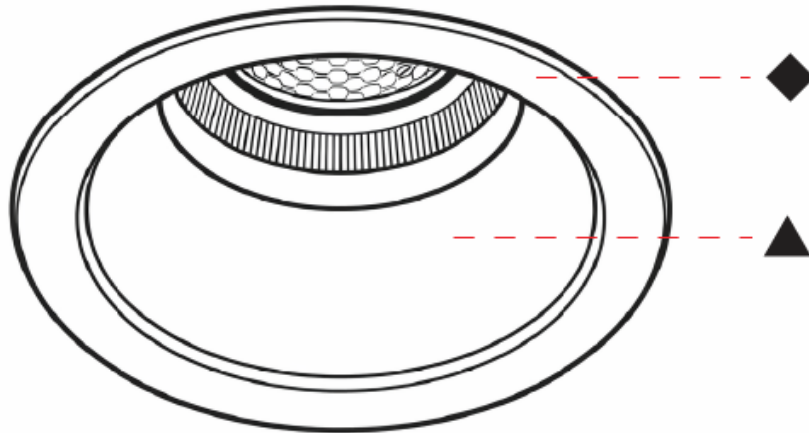

A350198-

PROJECT	_____
TYPE	_____
SPECIFIER	_____
QUANTITY	_____
DATE	_____