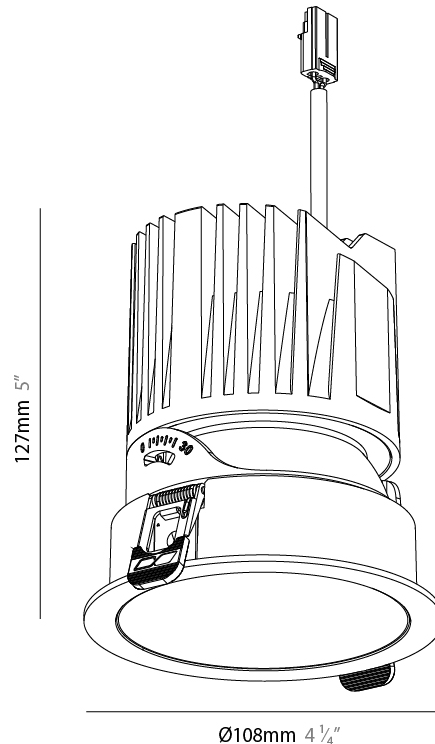

GENERAL

Series: Bioniq Evo
Partner: Prolicht
Division: Architectural
Installation: Recessed
Product Type: Downlight
Mounting Location: Ceiling
Light Distribution: Adjustable / Direct

PHYSICAL

Aperture Sizes - Downlights: 4"
Shape: Round
Diameter (mm): 108
Diameter (in): 4 1/4"
Height (mm): 127
Depth (mm): 135
Height (in): 5
Depth (in): 5 3/16"
Ceiling Thickness (mm): 2 - 20
Ceiling Thickness (in): 1/16 - 13/16
Weight (kg): 0.7
Fixture Finish: [BLK](#) / [WHI](#) / [ARB](#) / [CHR](#)
Holder Finish: [WHI](#) / [BLK](#)
Fixture Material: Extruded Aluminum
Cut-out Measurements: Ø95mm/3 3/4"

ELECTRICAL

Lamp Type: LED (Zhaga Standard)
Input Wattage (W): 21.9
Total Output Wattage (W): 20
Dimming: Non-dimming / DALI Dimming / MATTER Dimming
Driver Included: No
Driver Location: Remote
Driver Type: Constant Current - Universal
Driver Class: Class 2
Constant Current (MA): 500mA
Upon Request: 0-10V Dimming / Phase Dimming

LED

Color Temperature (°K): [2400](#) / [2700](#) / [3000](#) / [3500](#) / [4000](#)
Max. Delivered Lumen (lm): Max 2583
Nominal Lumen (lm): Max 3490
CRI: >90 CRI
Efficiency (%): 107.2
Lamp Life (hrs): 50000

OPTICAL

Beam Angle: [26](#) / [34](#) / [46](#) / [56](#)
Adjustability: Rotational 350° / Tilt 30°

RATINGS AND CERTIFICATIONS

Certified By: Certified for North American Standards
IP rating: IP65
Glare Rating: ≤ 10

PROJECT
TYPE
SPECIFIER
QUANTITY
DATE