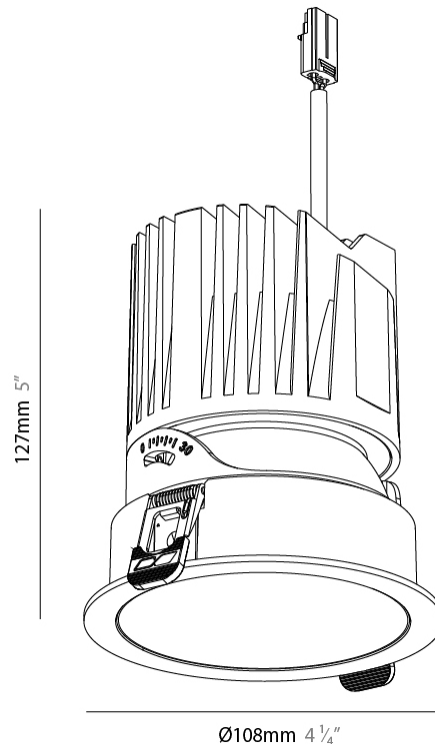

GENERAL

Series: Bioniq Evo
Partner: Prolicht
Division: Architectural
Installation: Recessed
Product Type: Downlight
Mounting Location: Ceiling
Light Distribution: Adjustable / Direct

PHYSICAL

Aperture Sizes - Downlights: 4"
Shape: Round
Diameter (mm): 108
Diameter (in): 4 1/4"
Height (mm): 127
Depth (mm): 135
Height (in): 5
Depth (in): 5 3/16"
Ceiling Thickness (mm): 2 - 20
Ceiling Thickness (in): 1/16 - 13/16
Weight (kg): 0.7
Fixture Finish: SSR / BKV / CWI / CRY / HAB / UFT / ITA / RUA / FTG / MYG / LOD / PUS / FRO / FUP / KIA / POP / BLS / SPG / MEY / GOH / CHC / COM / ABZ / JAG / OBR / MOS / ROR
Fixture Material: Extruded Aluminum
Cut-out Measurements: Ø95mm/3 3/4"

ELECTRICAL

Lamp Type: LED (Zhaga Standard)
Input Wattage (W): 21.9
Total Output Wattage (W): 20
Dimming: Non-dimming / DALI Dimming / MATTER Dimming
Driver Included: No
Driver Location: Remote
Driver Type: Constant Current - Universal
Driver Class: Class 2
Constant Current (MA): 500mA
Upon Request: 0-10V Dimming / Phase Dimming

LED

Color Temperature (°K): 2400 / 2700 / 3000 / 3500 / 4000
Max. Delivered Lumen (lm): Max 2583
Nominal Lumen (lm): Max 3490
CRI: >90 CRI
Efficiency (%): 107.2
Lamp Life (hrs): 50000

OPTICAL

Beam Angle: 26 / 34 / 46 / 56
Adjustability: Rotational 350° / Tilt 30°

RATINGS AND CERTIFICATIONS

Certified By: Certified for North American Standards
IP rating: IP65
Glare Rating: ≤ 10